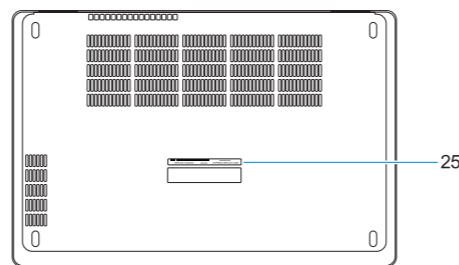

02JYGWA00

© 2017 Dell Inc. or its subsidiaries.

© 2017 Microsoft Corporation.

2017-03

Features

Značajke | Jellemzők | Функции | Funkcije

1. Network port
2. Infrared (IR) camera (optional)
3. Infrared emitter (optional)
4. Camera status light (optional)
5. Camera (optional)
6. HDMI port
7. USB 3.0 port
8. Power connector port
9. Dual array microphones
10. Power button
11. Noble Wedge lock slot
12. VGA port
13. USB 3.0 port with PowerShare
14. uSIM card slot (optional)
15. Headset/Microphone port
16. Touch Fingerprint reader (optional)
17. Battery charge status light
18. Speakers
19. Touchpad
20. Smart card reader (optional)
21. Pointstick (optional)
22. SD Card reader
23. USB 3.0 port
24. DisplayPort over Type-C connector/ optional Thunderbolt™ 3
25. Service tag label